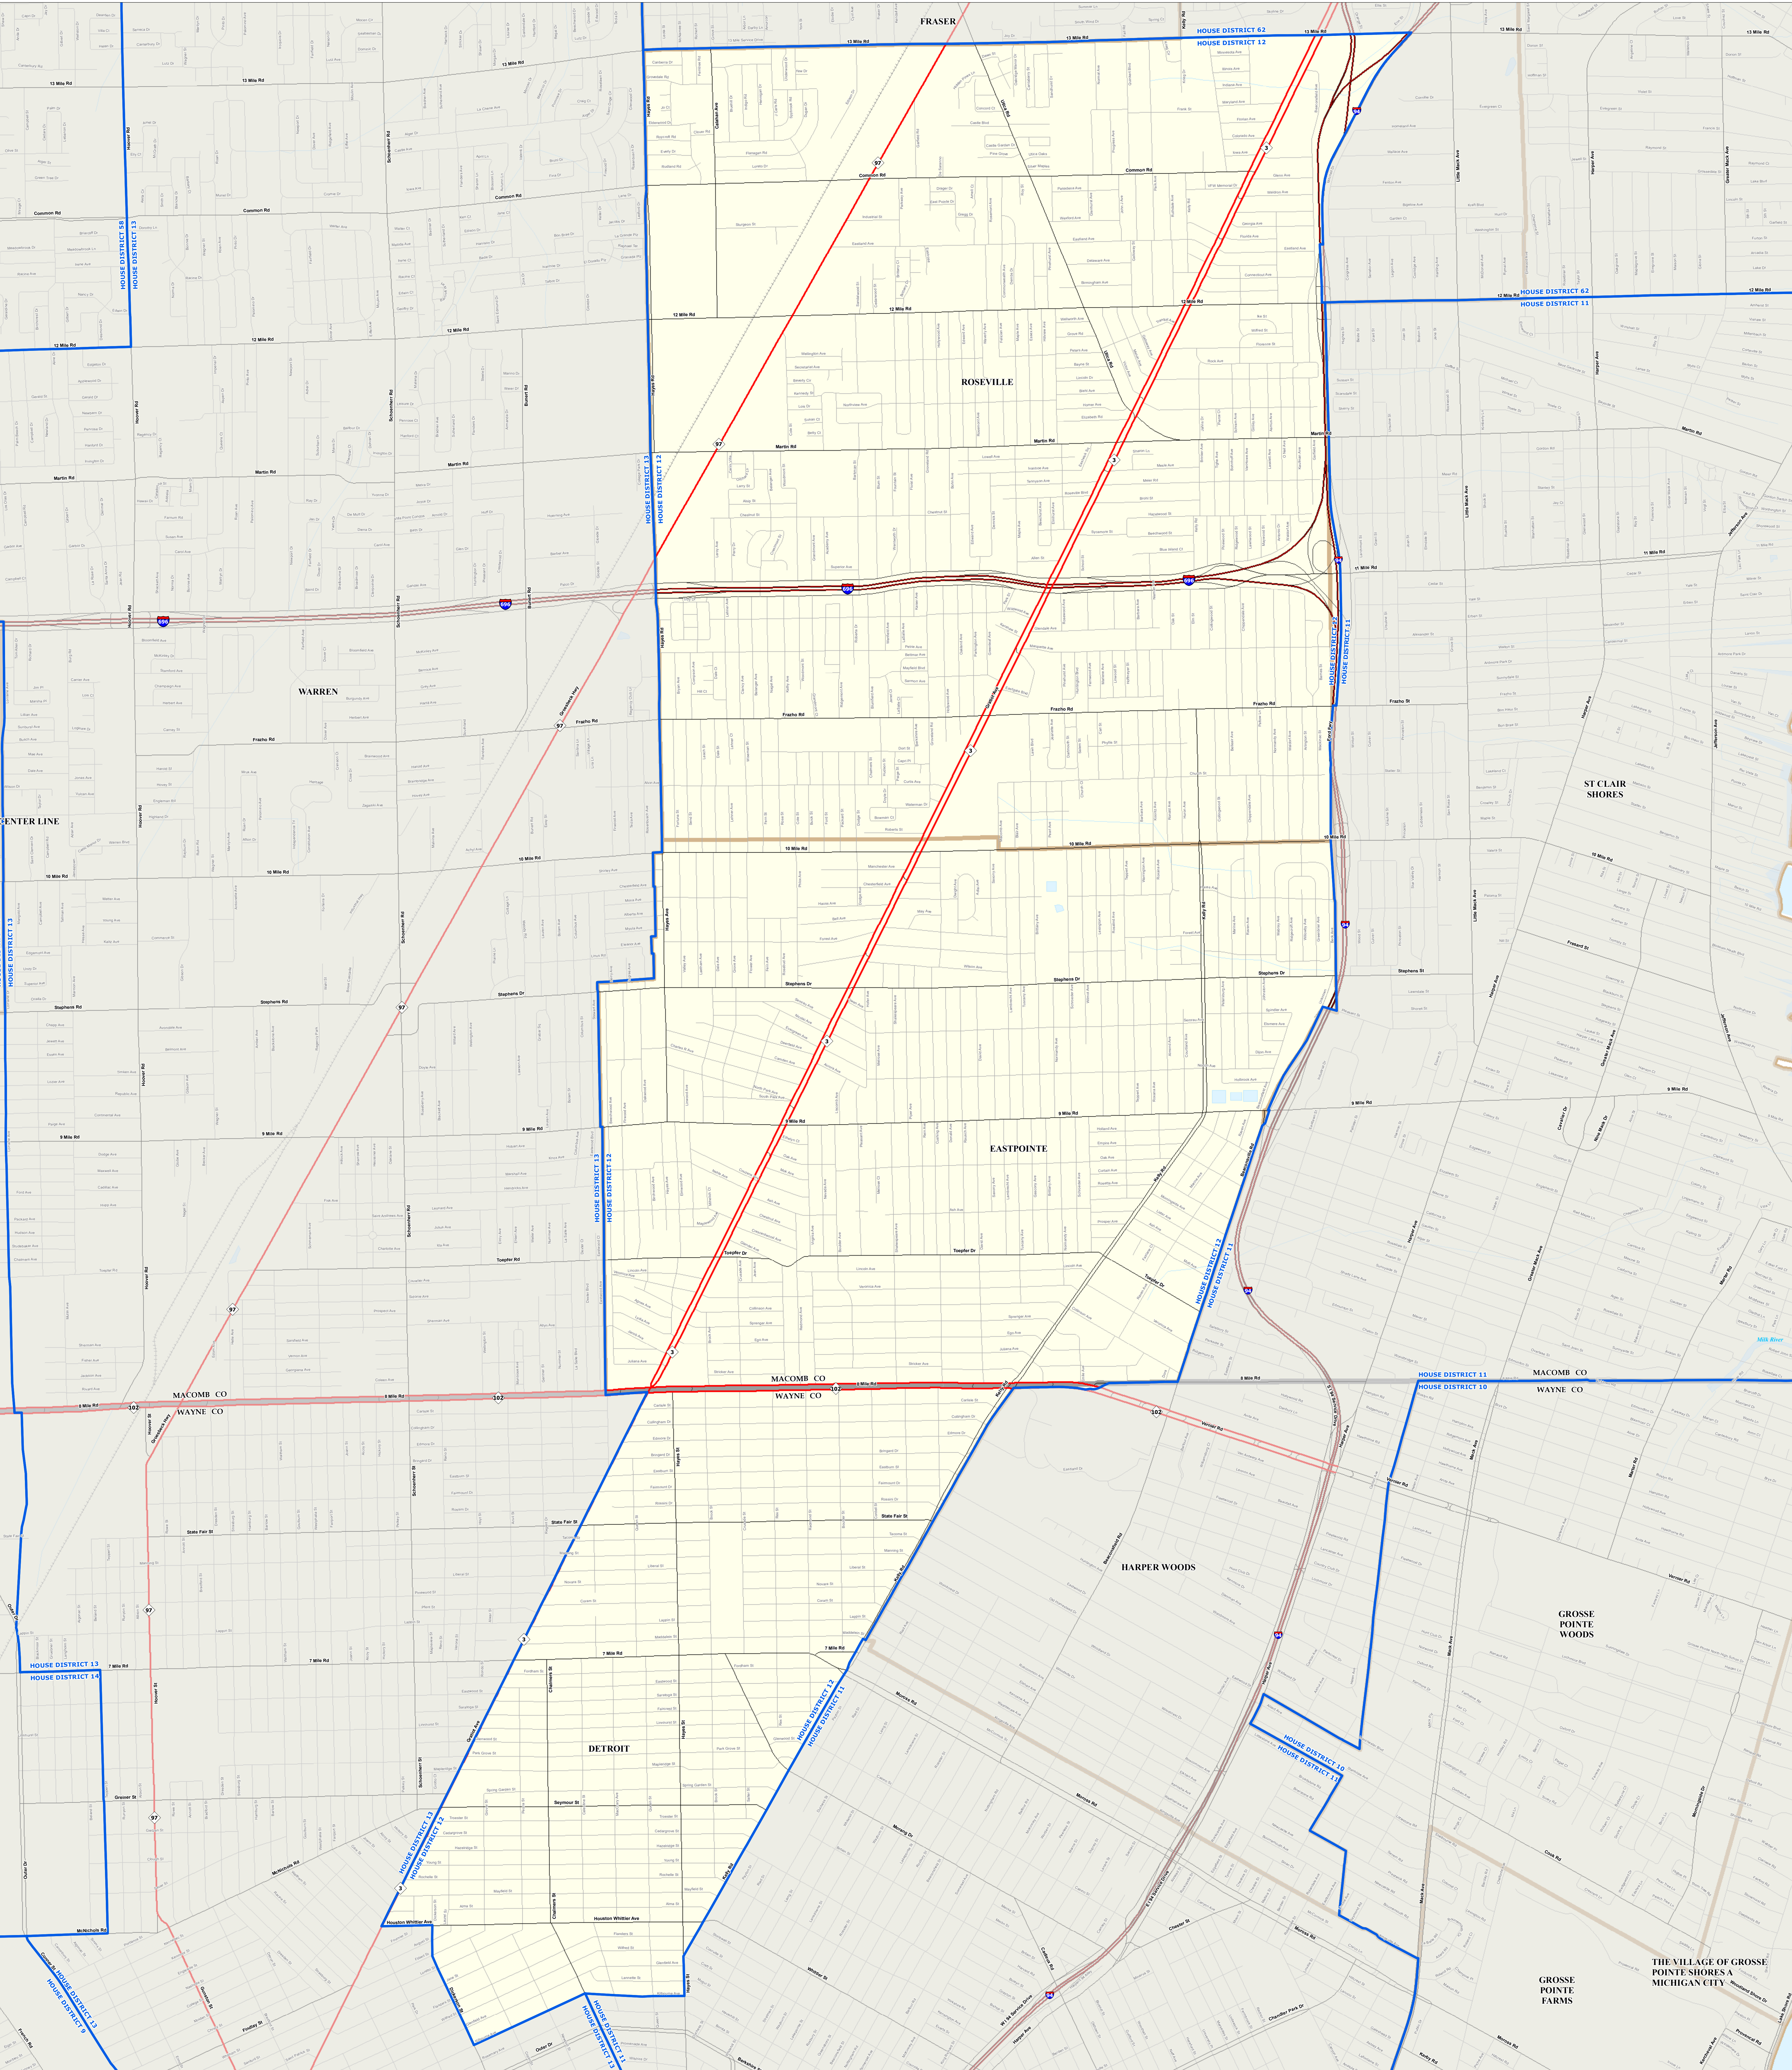

MICHIGAN STATE HOUSE DISTRICT 12

2021 Apportionment Plan

Legend	
House District	Township
City	Freeway
Village	Highway
Unincorporated Place	Primary Road
County	Local Road
State	Railroad
	Water Feature
	River, Stream, or Drain